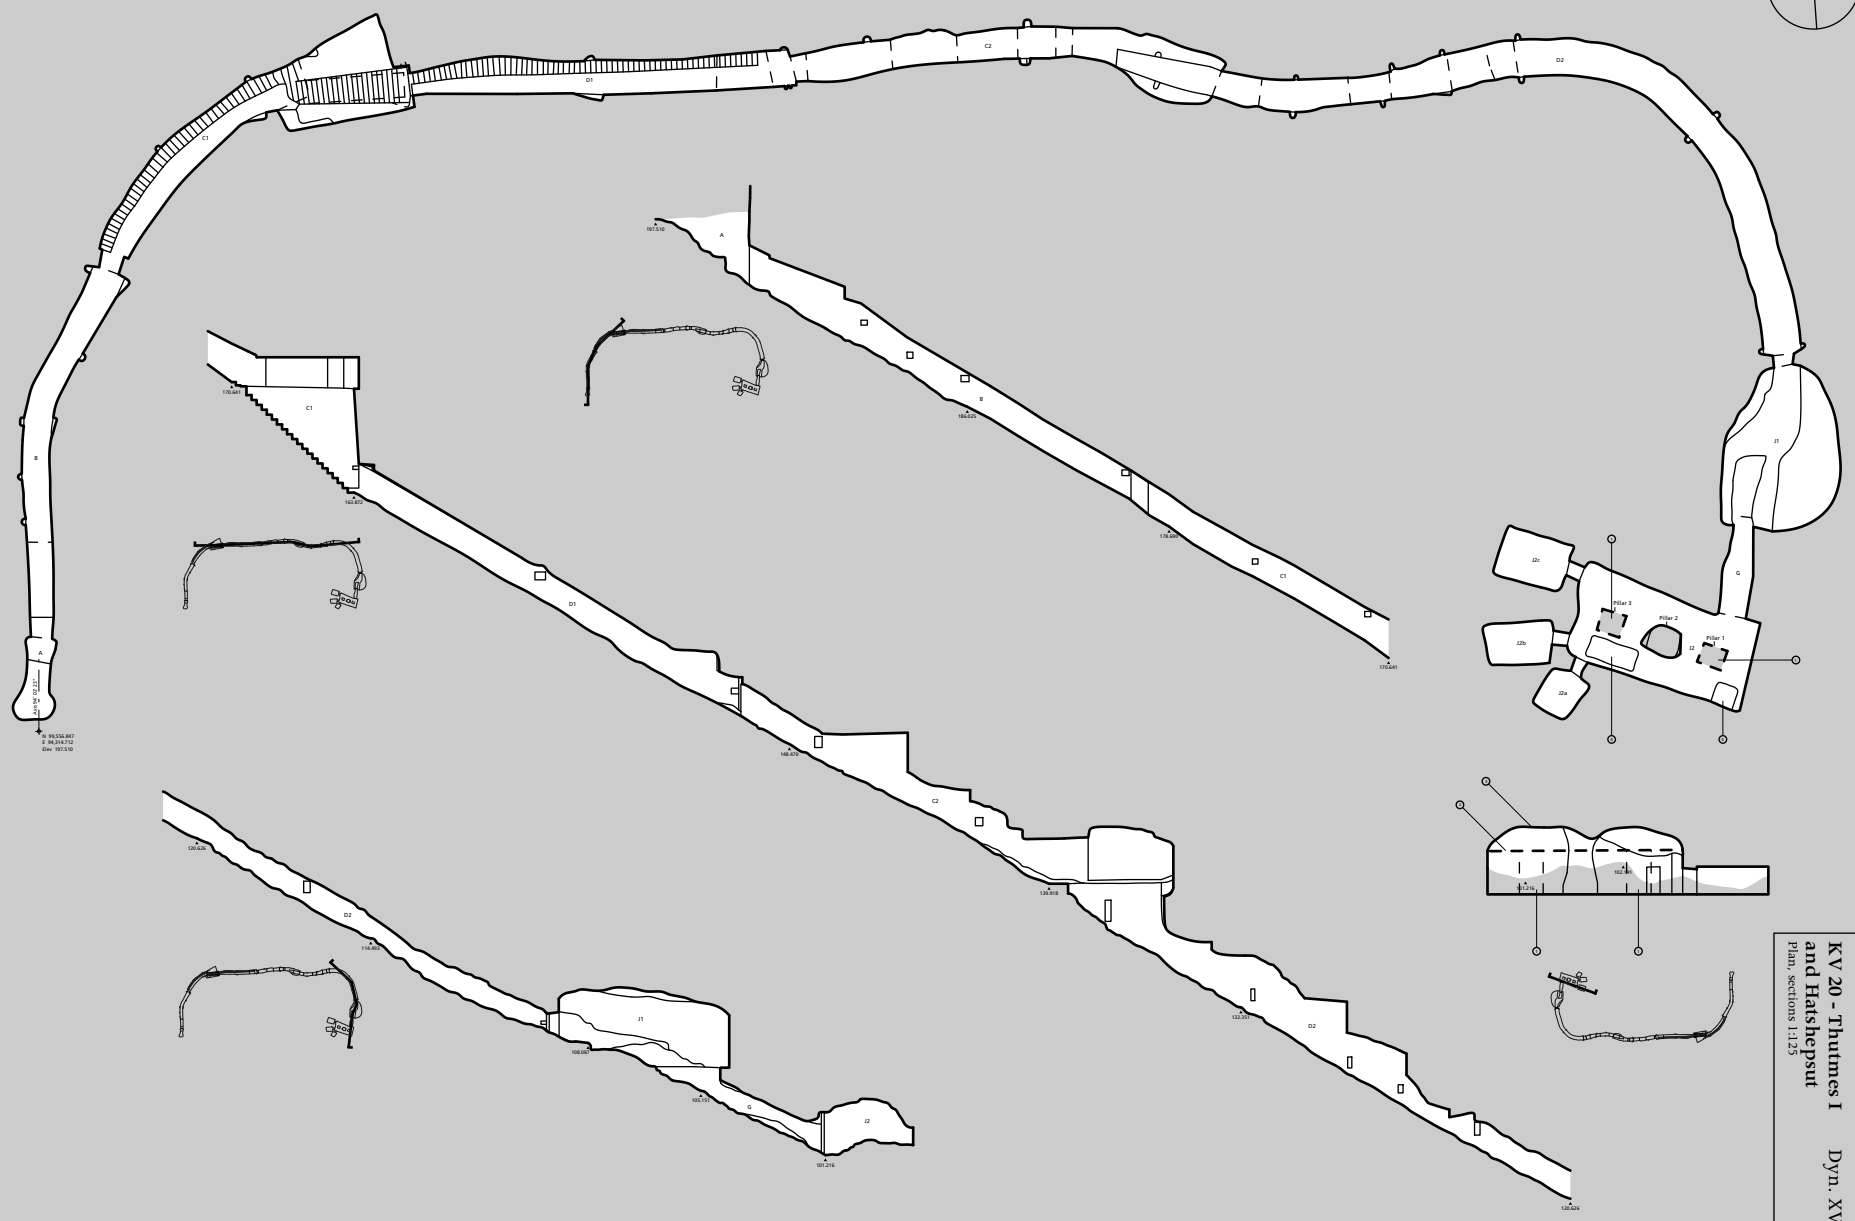

KV 20 - Thutmose I and Hatshepsut
Plan, sections 1:125
Dyn. XVIII
Sheet 39/72 - KV 20 (1/2)