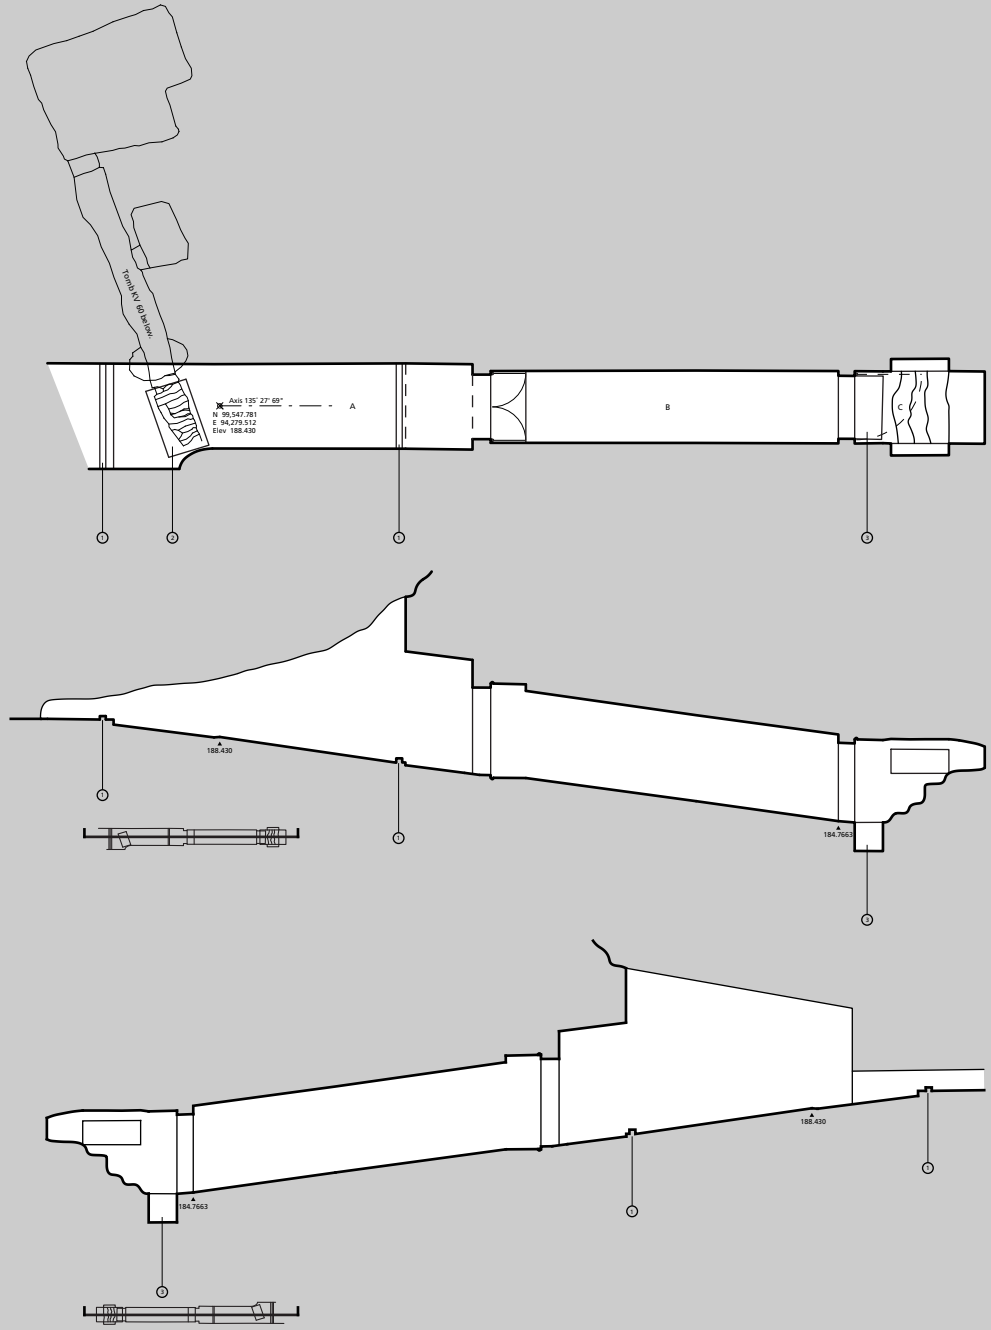

NOTES	
1	Modern threshold.
2	Steps leading down to KV 60, now covered with wooden sheeting.
3	Burial pit, once covered with stone slabs.

KV 19 - Mentuherkhepeshef Dyn. XX
KV 60 - Sire/In? Dyn. XVIII
 Plan, sections 1:125